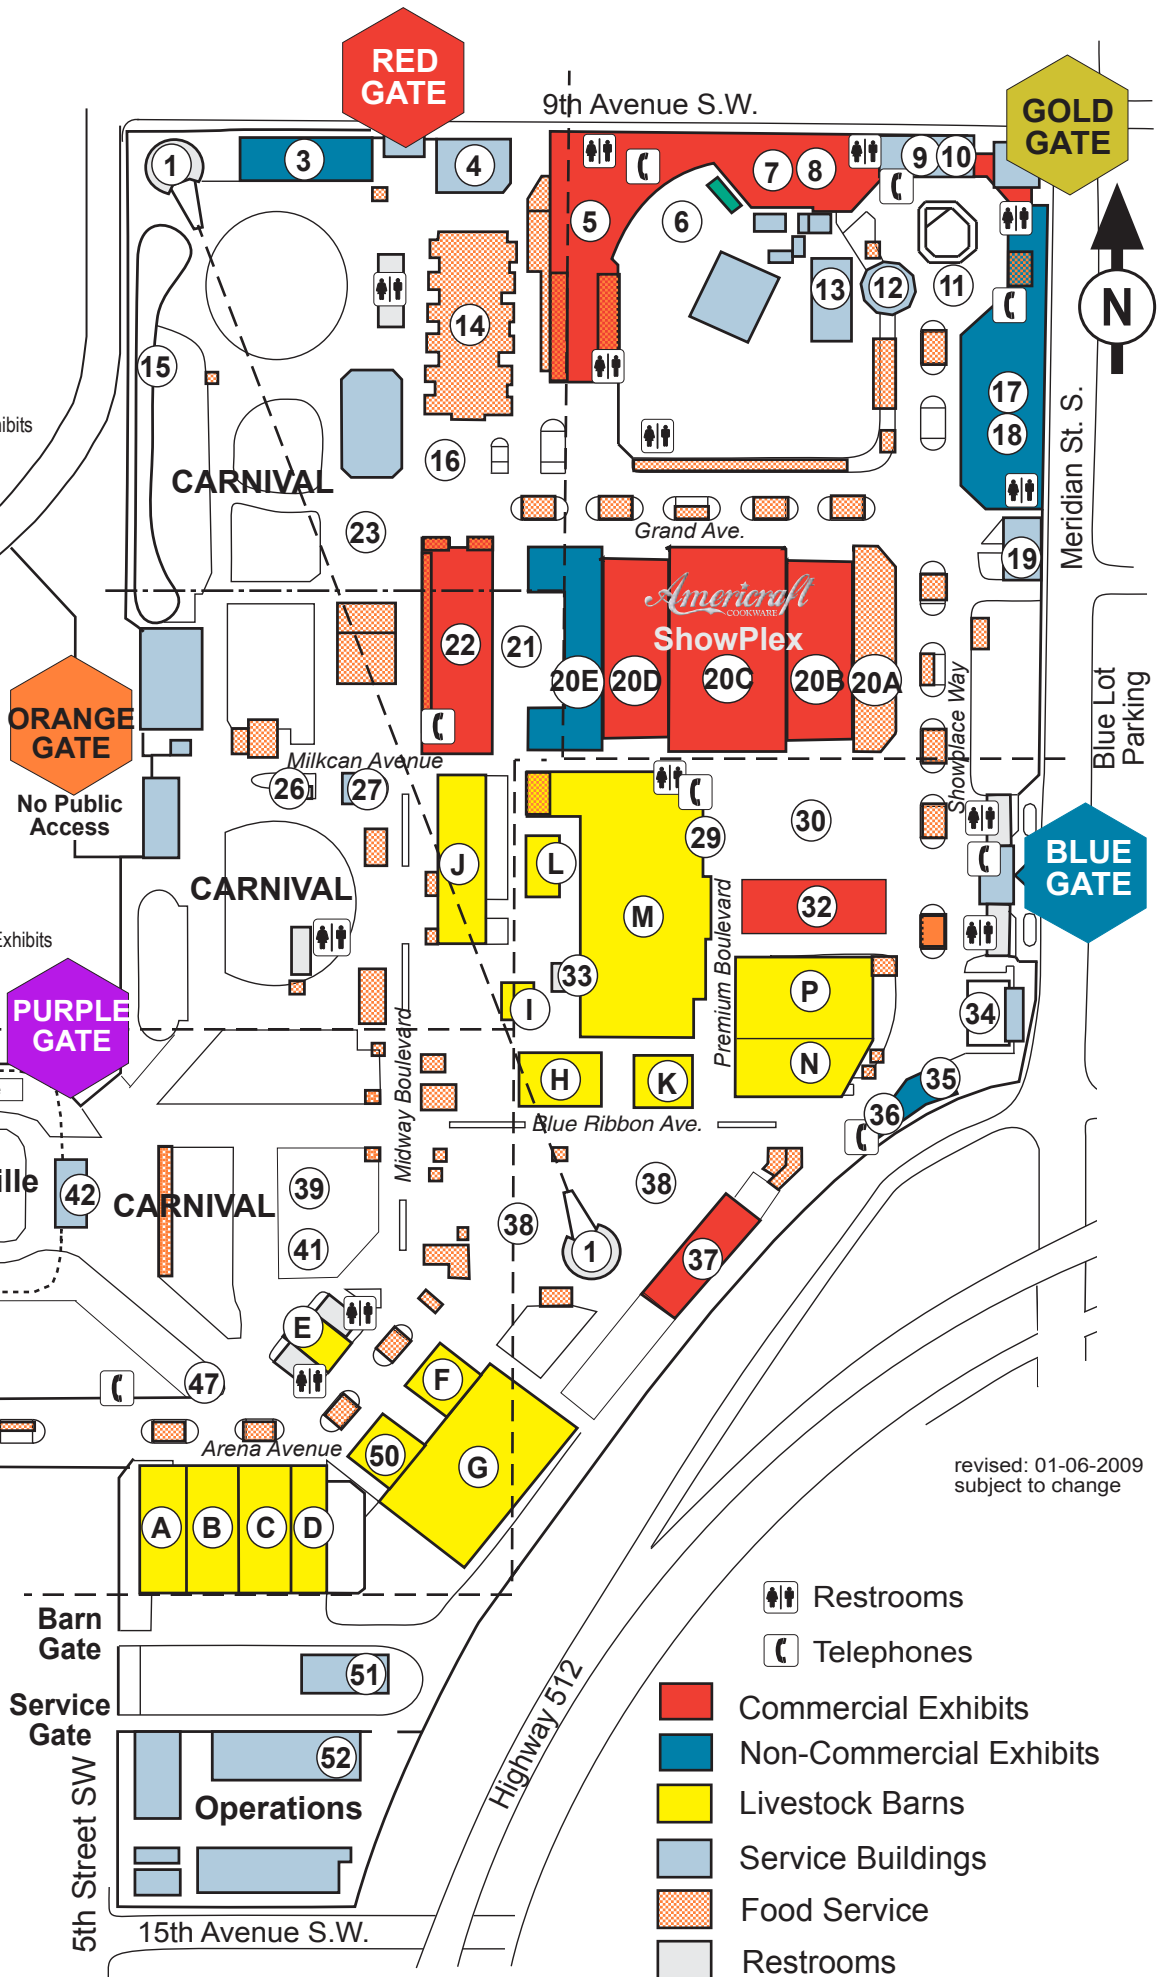

THE PUYALLUP FAIR

BUILDINGS & ATTRACTIONS

1. Sky Ride
3. Floral Building
4. Oldfield Western Heritage Center
5. Merchants, Artist In Action, Commercial Exhibits
6. Grandstand
7. Expo Hall - Commercial Exhibits
8. Administration Offices (2nd Floor)
9. Pass Office
10. Grandstand Ticket Office - Ticketmaster
11. Fountain Plaza Stage
12. Antique Merry-Go-Round
13. V.I.P. Tent
14. Restaurant Building
15. Wooden Roller Coaster
16. Extreme Scream
17. Pavilion (1st Floor) - State 4-H Fair, Camp Fire, Education, Jr/Sr High Art Show, Girl Scouts
18. Pavilion (2nd Floor) - Home Arts, Photography, Fine Arts
19. First Aid, WA State Patrol
- 20A. Americraft ShowPlex - Food
- 20B. Americraft ShowPlex - Commercial Exhibits
- 20C. Americraft ShowPlex - Commercial Exhibits
- 20D. Americraft ShowPlex - Grange/Agriculture Exhibits
- 20E. Americraft ShowPlex - Hobby Hall
21. Coca Cola Stage
22. Crafts & More - Commercial Exhibits
23. Puyallup BackPaks
26. Lost Children
27. Midway Security Office
29. Boy Scouts
30. Blue Gate Plaza - Commercial Exhibits
32. Centennial Building
33. Pig Palace
34. Showplace Stage
35. Fair Museum
36. Fire Station
37. NW Outdoors
38. "Go Play Outside"
39. Outdoor Living - Commercial Exhibits
41. ToonzVille
42. SillyVille Train Station
47. Face Painting
50. State 4-H Fair Office
51. Shuttle Warehouse
52. Operations Offices

BARN & ARENAS

- A. Poultry & Rabbits
- B. 4-H Horses
- C. 4-H Horses
- D. Draft Horses
- E. Petting Farm
- F. 4-H Dog & Cats
- G. W.H. Paulhamus Arena
- H. Livestock Barn
- I. Town & Country Arena 1
- J. Livestock Barn
- K. Loading Arena
- L. Town & Country Arena 2
- M. Dairy Barn Complex
- N. Beef Barn
- P. Large Show Arena